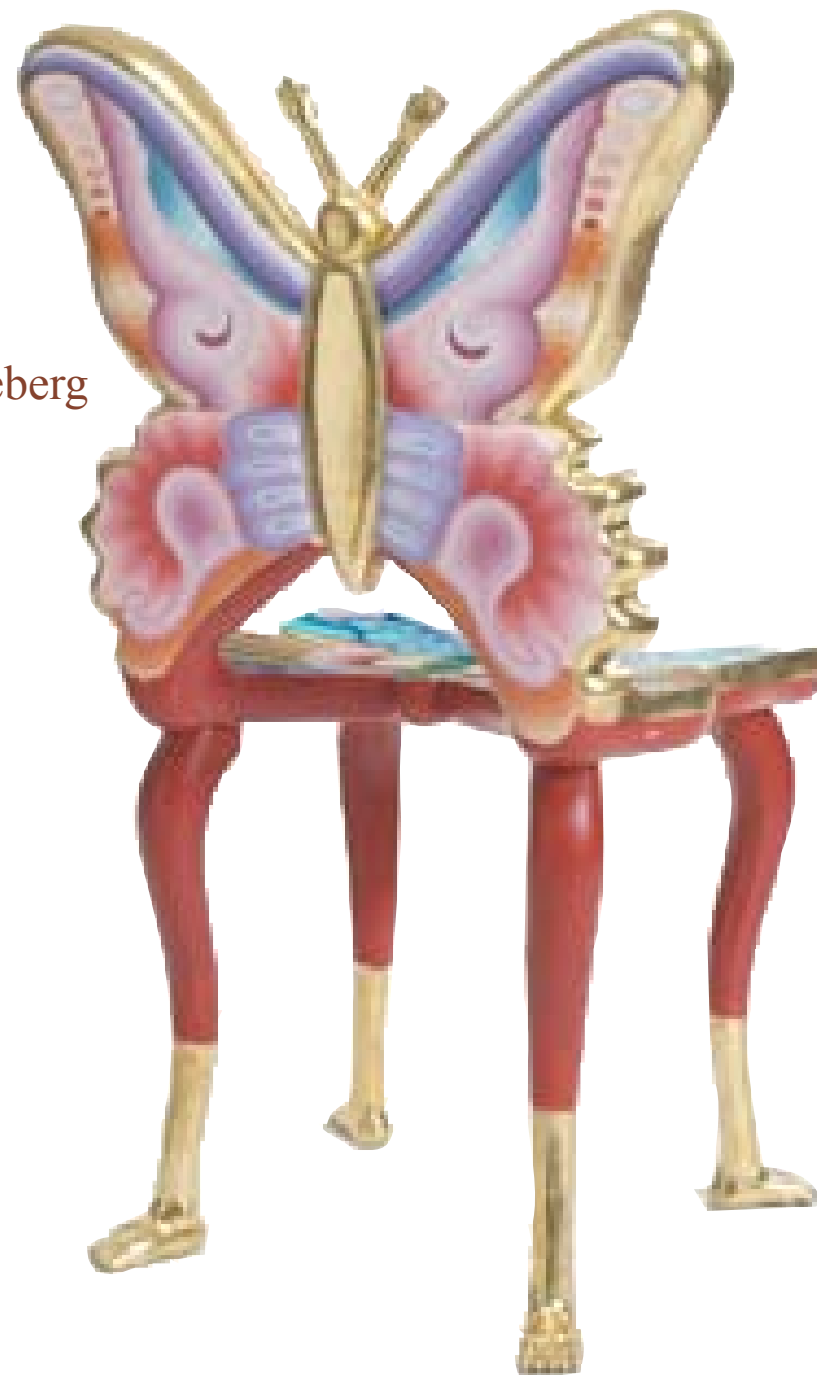

Art of the Butterfly

Butterfly Chairs
1960s

Materials: Wood, gold-leaf, and paint.
Approximate dimensions:
height: 2 ft. 9.5 in.
depth: 1 ft. 4 in.
width/length: 1 ft. 8.5 in.

by

Pedro Friedeberg

Images courtesy of Sebastian Barquet Gallery
544 W 24th St., New York, NY 10011
212-691-3215; www.sebastianbarquet.com